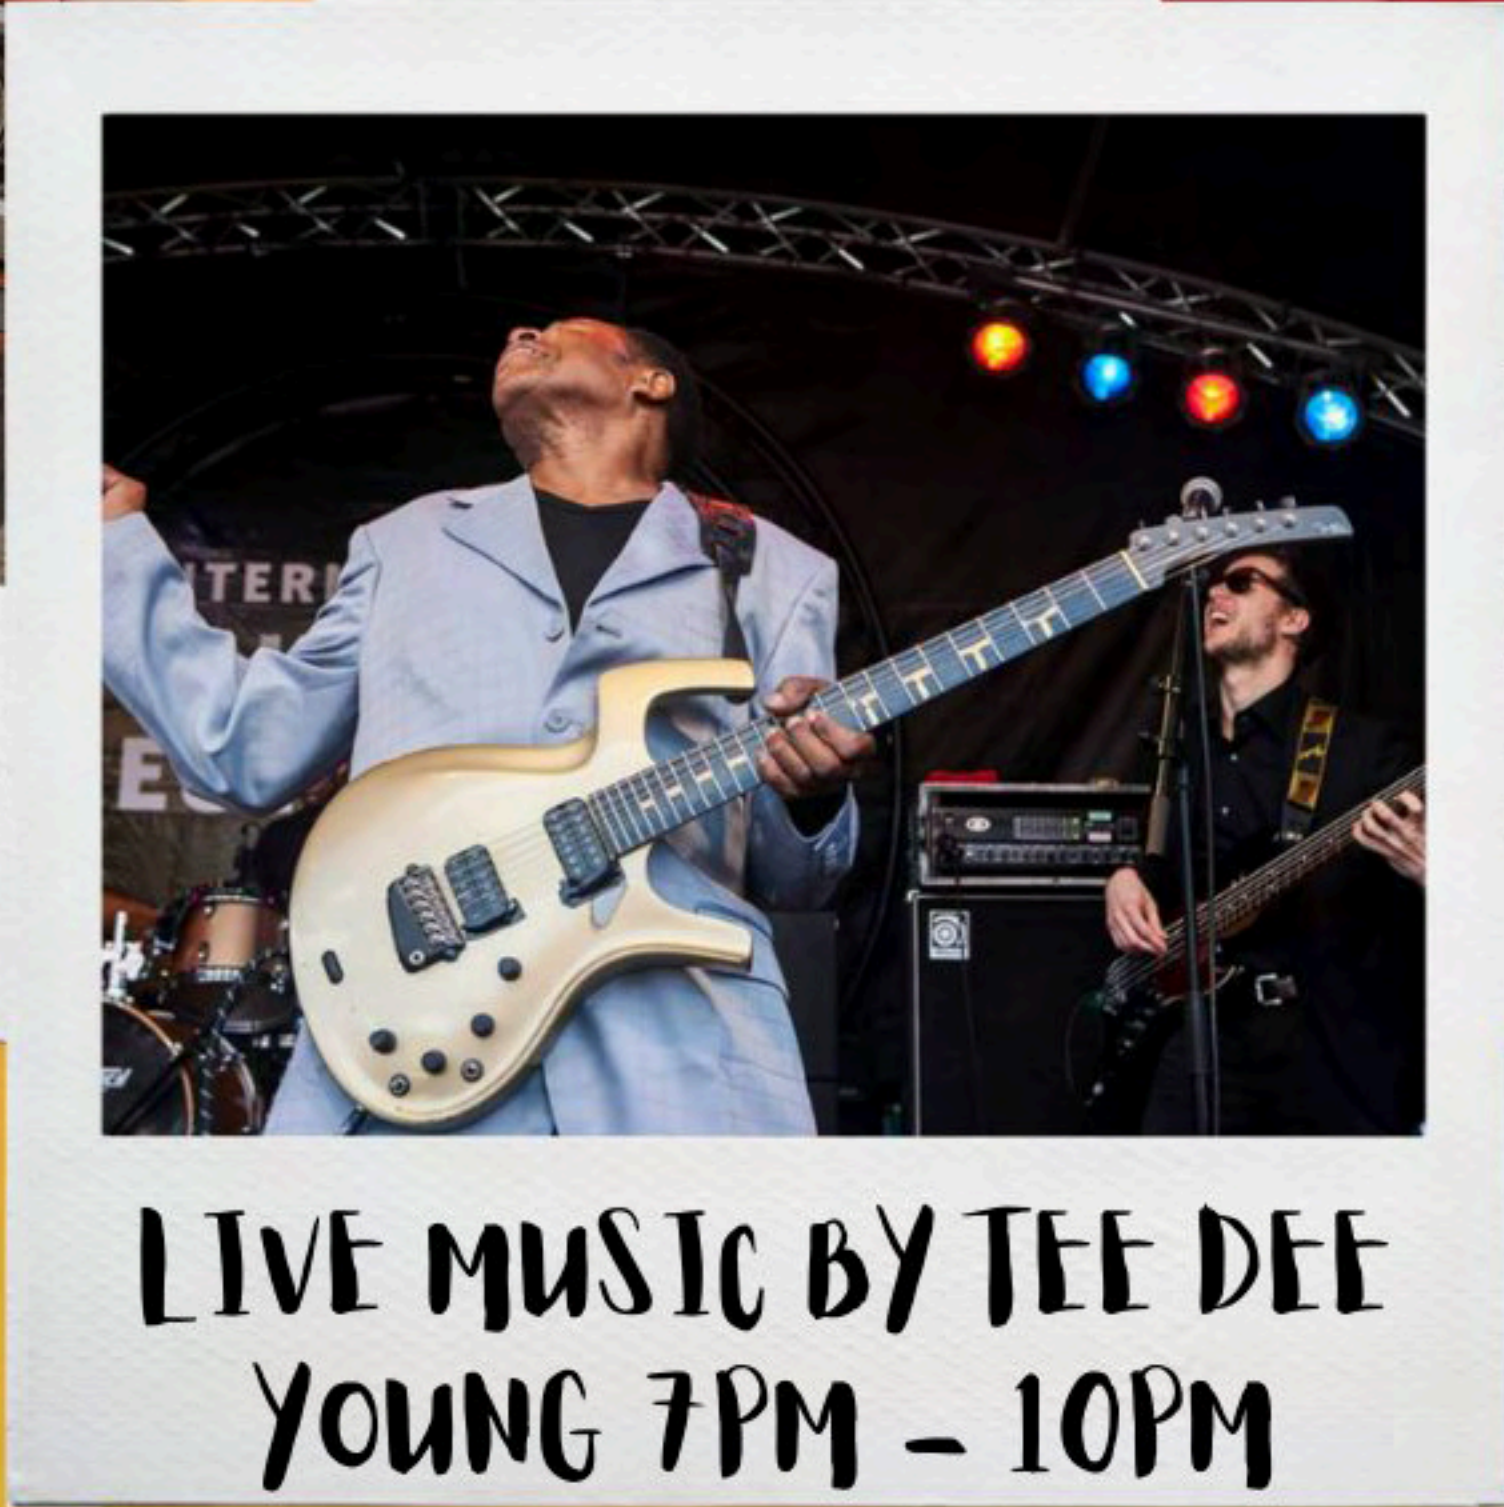

# CRUISE IN

JULY 1 FROM 6PM - 9PM  
AT THE APPALACHIAN WIRELESS ARENA PARKING LOT

LIVE MUSIC BY TEE DEE  
YOUNG 7PM - 10PM

DONATIONS TO VFW  
ACCEPTED

CRUISE IN PROCEEDS  
TO BENEFIT VFW

DOOR PRIZES

DOOR PRIZES